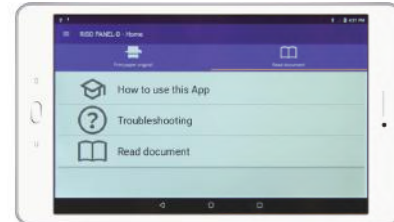

## Tablet Application Linkage NEW

A tablet device can be connected to the MH series and you can print through the app on the tablet.\* The two-color separation, program print and operation guide viewing are available.

Two-color separation

Program print

Operation guide viewing

\* Requires a connection cable and free app download. Please ask your sales representative about tablet operating systems.